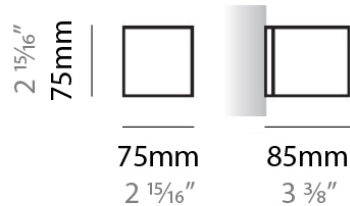

PROJECT	_____
TYPE	_____
NOTES	_____
QUANTITY	_____
DATE	_____

TOY SURFACE

D83147-WHI

GENERAL

Series: Toy _____
Brand: Panzeri _____
Division: Design _____
Mounting Type: Surface _____
Mounting Location: Wall _____

PHYSICAL

Shape: Square _____
Length (mm): 75 _____
Length (in): $2 \frac{15}{16}$ _____
Height (mm): 75 _____
Height (in): $2 \frac{15}{16}$ _____
Extension (mm): 85 _____
Extension (in): $3 \frac{3}{8}$ _____
Light Distribution: Direct / Indirect _____
Weight (kg): 0.6 _____
Weight (lbs): 1 _____
Diffuser: Frost White Glass _____
Fixture Material: Metal _____

ELECTRICAL

Number of Lamps: 1 _____
Lamp Type: LED Retrofit / Halogen _____
Bulb Included: Bulb Not Included _____
Total Output Wattage (W): 3 / 35 _____
Max. Wattage Per Lamp (W): 3 / 35 _____
Lamp Base: G9 _____
Input Voltage (V): 120 _____

LED

OPTICAL

RATINGS AND CERTIFICATIONS

Certified By: CSA Certified to UL and CSA Standards _____
IP rating: IP20 _____