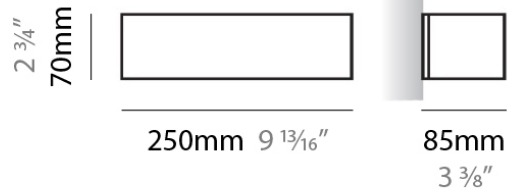

TOY SURFACE

D83285

GENERAL

Series: Toy _____
Brand: Panzeri _____
Division: Design _____
Mounting Type: Surface _____
Mounting Location: Wall _____
Subcategory: Ambient _____

PHYSICAL

Shape: Rectangle _____
Length (mm): 250 _____
Length (in): 9 7/8 _____
Height (mm): 70 _____
Height (in): 2 3/4 _____
Extension (mm): 85 _____
Extension (in): 3 1/4 _____
Light Distribution: Direct / Indirect _____
Weight (kg): 0.9 _____
Weight (lbs): 2 _____
Diffuser: Frost White Glass _____
Fixture Material: Metal _____

ELECTRICAL

Number of Lamps: 1 _____
Lamp Type: LED _____
Total Output Wattage (W): 12 _____
Dimming: Non-Dimmable _____
Driver Included: Yes _____
Driver Location: Integrated _____
Driver Type: Constant Current _____
Driver Class: Class 2 _____
Input Voltage (V): 120 _____
Upon Request: (Dimming and 277V options available with remote driver sold separately) _____

LED

Color Temperature (°K): 3000 _____
Nominal Lumen (lm): 2 x 730 _____
CRI: >80 CRI _____

OPTICAL

RATINGS AND CERTIFICATIONS

Certified By: CSA Certified to UL and CSA Standards _____
IP rating: IP40 _____