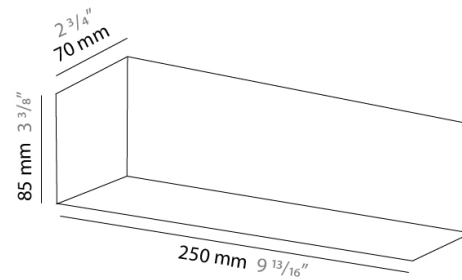

TOY SURFACE

D83281-PSS

GENERAL

Series: Toy
Brand: Panzeri
Division: Design
Mounting Type: Surface
Mounting Location: Wall

PHYSICAL

Shape: Rectangle
Length (mm): 250
Length (in): $9 \frac{13}{16}$
Height (mm): 70
Height (in): $2 \frac{3}{4}$
Extension (mm): 85
Extension (in): $3 \frac{3}{8}$
Light Distribution: Direct / Indirect
Weight (kg): 0.82
Weight (lbs): 1.8
Diffuser: Frost White Glass
Fixture Material: Metal

ELECTRICAL

Lamp Type: LED
Input Wattage (W): 13
Total Output Wattage (W): 12
Driver Included: Yes
Driver Location: Integrated
Driver Type: Integral LED driver, 700mA (Dimming and 277V options available with remote driver sold separately)

LED

Color Temperature (°K): 3000
Max. Delivered Lumen (lm): 938
CRI: >80 CRI

OPTICAL

RATINGS AND CERTIFICATIONS

Certified By: CSA Certified to UL and CSA Standards
IP rating: IP20